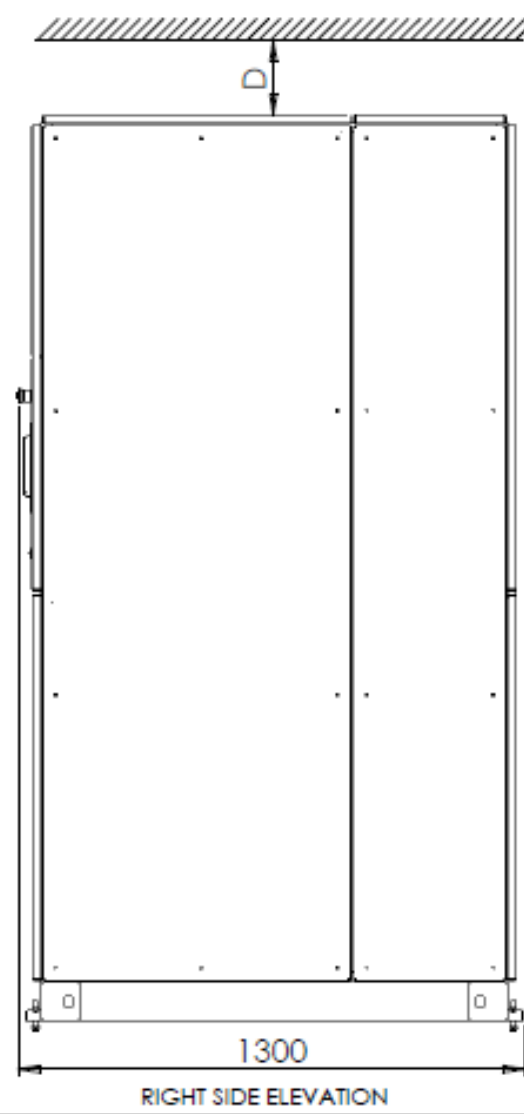

- A - Min Distance Required In Front Of Door 1200mm
- B - Min Distance On Sides 50mm
- C - Min Distance Required at Rear 600mm
- D - Min Height From Top Of Panel 400mm

Colour = RAL 7032 Grey
Unit Weight ~ 900kg
Cabinet Rating = IP54