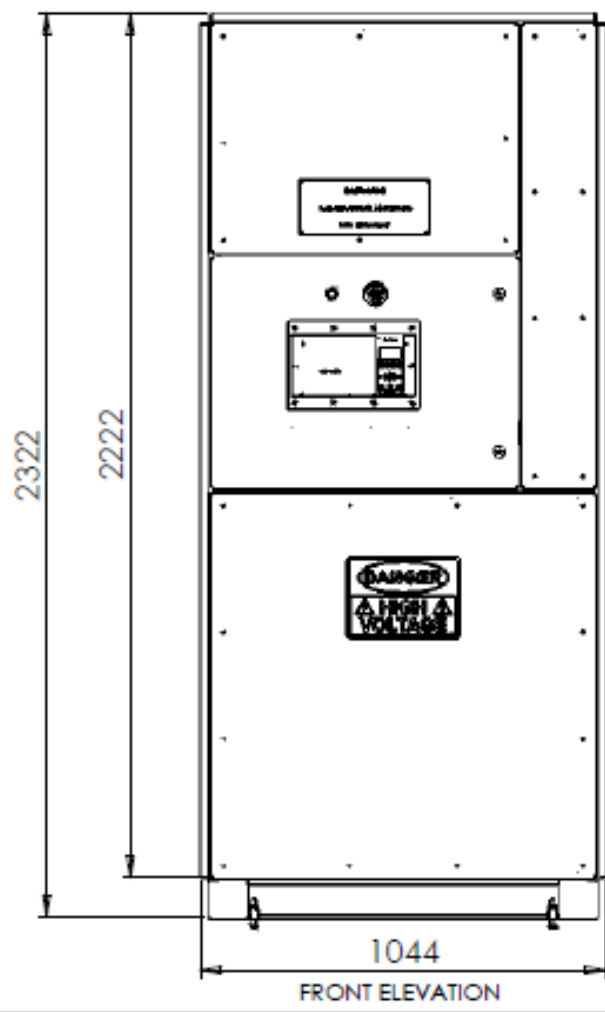

- A - Min Distance Required In Front Of Door 1200mm
- B - Min Distance On Sides 50mm
- C - Min Distance Required at Rear 600mm
- D - Min Height From Top Of Panel 400mm

Colour = RAL 7032 Grey
Unit Weight ~ 900kg
Cabinet Rating = IP54